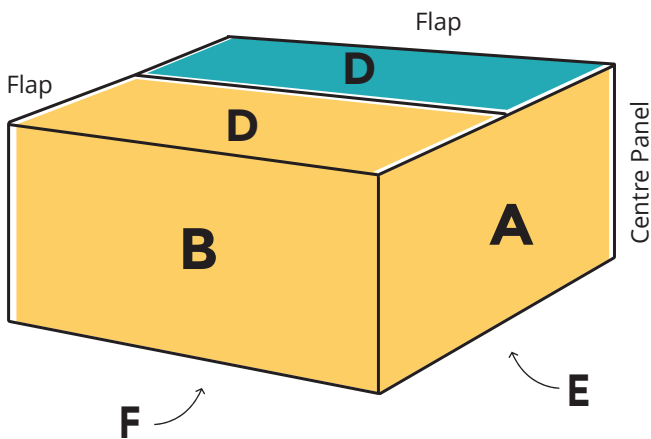

PRINTED CARTON INSTRUCTIONS

Custom Printed Cartons are available with some limitations:

Print areas on each panel are limited to the areas highlighted. Due to the printing process not all panels can be printed to the edge of the carton. This is roughly 5mm on the edge of each panel.

While printing can be undertaken on each panel (external facing only) currently we can only offer the same artwork repeated from Side 1 to Side 2 as shown in the diagrams below.

Overall Carton Size: 540mm x 412mm (1 Side)

Centre Panel Size: 540mm x 152mm

Top and Bottom Flap Sizes: 265mm x 130mm

  Printable Area

Side 1

Side 2