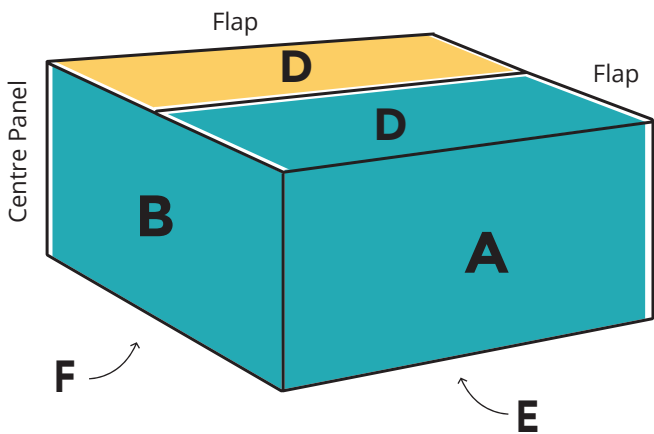

PRINTED CARTON INSTRUCTIONS

Custom Printed Cartons are available with some limitations:

Print areas on each panel are limited to the areas highlighted. Due to the printing process not all panels can be printed to the edge of the carton. This is roughly 5mm on the edge of each panel.

While printing can be undertaken on each panel (external facing only) currently we can only offer the same artwork repeated from Side 1 to Side 2 as shown in the diagrams below.

Overall Carton Size: 540mm x 412mm (1 Side)

Centre Panel Size: 540mm x 152mm

Top and Bottom Flap Sizes: 265mm x 130mm

  Printable Area

Side 1

Side 2